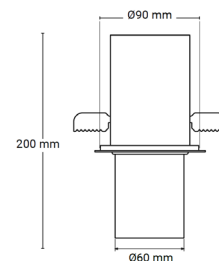

SLIDE (NSLI 60 R PCI)

Recessed

NEXO
LIGHTING

"SLIDE" Trimless Spot Retractable Luminaire

Body Information

Housing	Extruded Aluminum
Color	Electrostatic Powder Coating
Optic	Anodized PC Reflector
Optical Detail	20°, 30°, 50° beam angle
Wiring	0.7 mm Solid wire
Terminal Block	Poly Carbonate
Installation	Recessed

Dimensional Drawings

Light Distribution Curve

Product Web Page

Catalog Product