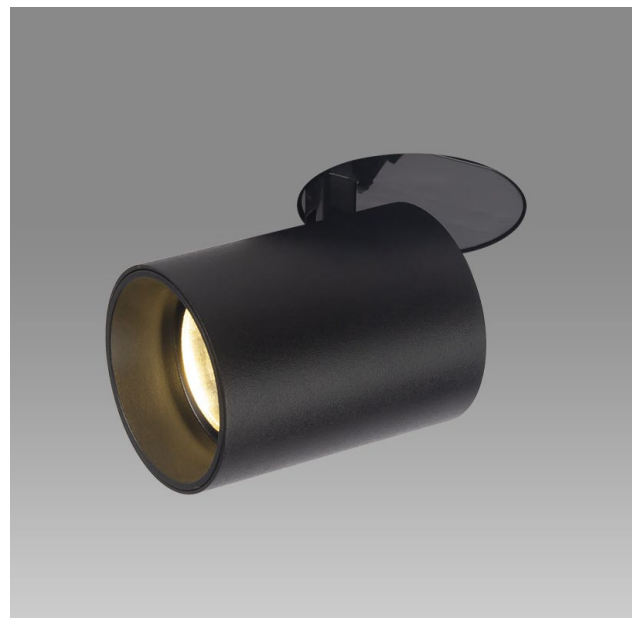

SLIDE (NSLI 60 R PCI)

Recessed

NEXO
LIGHTING

"SLIDE" Trimless Spot Retractable Luminaire

Body Information

Housing	Extruded Aluminum
Color	Electrostatic Powder Coating
Optic	Anodized PC Reflector
Optical Detail	20°, 30°, 50° beam angle
Wiring	0.7 mm Solid wire
Terminal Block	Poly Carbonate
Installation	Recessed

Technical Information

Light Source	LED
Luminous Flux	1,230 lm
Luminaire Efficacy	80.5 lm/w
CCT	3000K / 4000K
Color Rendering Index	CRI > Ra90
MacAdam	3 SDCM
LED Brand	Tridonic / CREE / OSRAM
Driver Brand	Tridonic / TCI
Power Consumption	10 W
THD	< 10%
Power Factor	> 0.9
Ingress Protection	IP20
Life Long	L70B50 > 60,000 h
Controllability	Not Dimmable / DALI-2 Dimmable