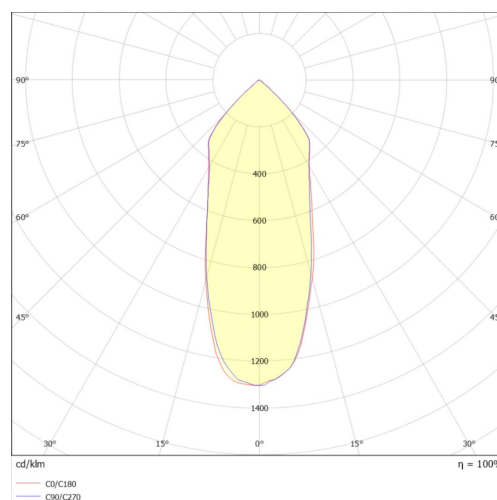

SLIDE (NSLI 60 R PCI)

Recessed

NEXO
LIGHTING

"SLIDE" Trimless Spot Retractable Luminaire

Body Information

Housing	Extruded Aluminum
Color	Electrostatic Powder Coating
Optic	Anodized PC Reflector
Optical Detail	20°, 30°, 50° beam angle
Wiring	0.7 mm Solid wire
Terminal Block	Poly Carbonate
Installation	Recessed

Technical Information

Light Source	LED
Luminous Flux	1,230 lm
Luminaire Efficacy	80.5 lm/w
CCT	3000K / 4000K
Color Rendering Index	CRI > Ra90
MacAdam	3 SDCM
LED Brand	Tridonic / CREE / OSRAM
Driver Brand	Tridonic / TCI
Power Consumption	10 W
THD	< 10%
Power Factor	> 0.9
Ingress Protection	IP20
Life Long	L70B50 > 60,000 h
Controllability	Not Dimmable / DALI-2 Dimmable

Dimensional Drawings

Light Distribution Curve

Product Web Page

Catalog Product